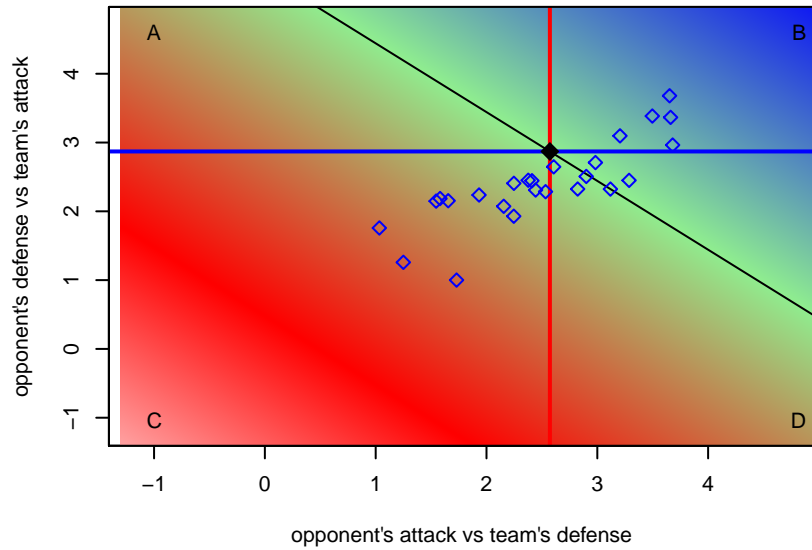

Eastside Timbers Red G99
 Dots are actual minus expected GF (blue circles) and GA (red triangles).
 Blue line is smoothed change in attack strength. Red is smoothed change in defense strength.

**attack and defense variance (black dot)
relative to other teams
and top 10 in region**

**attack and defense rating
relative to others at age
and all opponents in last 13 months**

**attack and defense rating
relative to others at age
and all opponents in last 13 months**

Performance relative to 13 month average

Performance relative to 13 month average

Distribution of opponents
 Red = Lose zone, Blue = Win zone, Green = Even
 Black line separates win/lose zones

lot. A=Neither has attack advantage, B=Opponent has both attack and defense advantage, C=Opponent has both attack and defense disadvantage, D=Both have