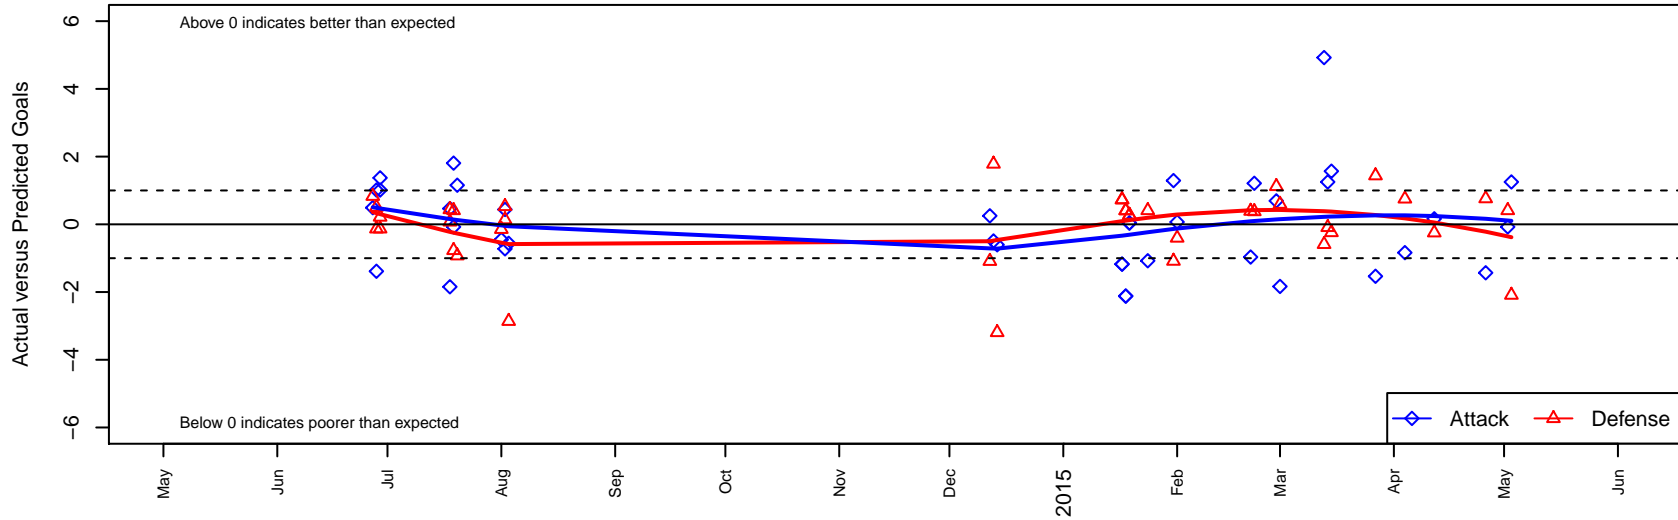

Eastside Timbers Red G99

Eastside Timbers
 Gresham, OR
 G99 total strength=1585
 attack=17.64 defense=13.09
 spr league = Win OYS G99-8 Premier
 notes= West Ham

alt names used:
 ET 99G West Ham
 EASTSIDE TIMBERS EST 99G WEST HAM (C
 EST 99G West Ham
 EastSide Timbers 99G West Ham
 EastSide Timbers 99G West Ham
 EastSide Timbers 99G West Ham
 Eastside Timbers 99 West Ham

Venues played:
 2014 Clash At the Border Platinum/Gold U15
 2014 Beaverton Cup GU15 Gold
 2014 Bend Premier Cup U15G GOLD U15
 2014 FWRL G99
 2014 PacNW Winter Classic FWRL U15
 2014 Win OYS G99-8 Premier
 2014 OYS State Cup G99

Eastside Timbers Red G99
 Dots are actual minus expected GF (blue circles) and GA (red triangles).
 Blue line is smoothed change in attack strength. Red is smoothed change in defense strength.

**attack and defense variance (black dot)
relative to other teams
and top 10 in region**

**attack and defense rating
relative to others at age
and all opponents in last 13 months**

**attack and defense rating
relative to others at age
and all opponents in last 13 months**

Performance relative to 13 month average